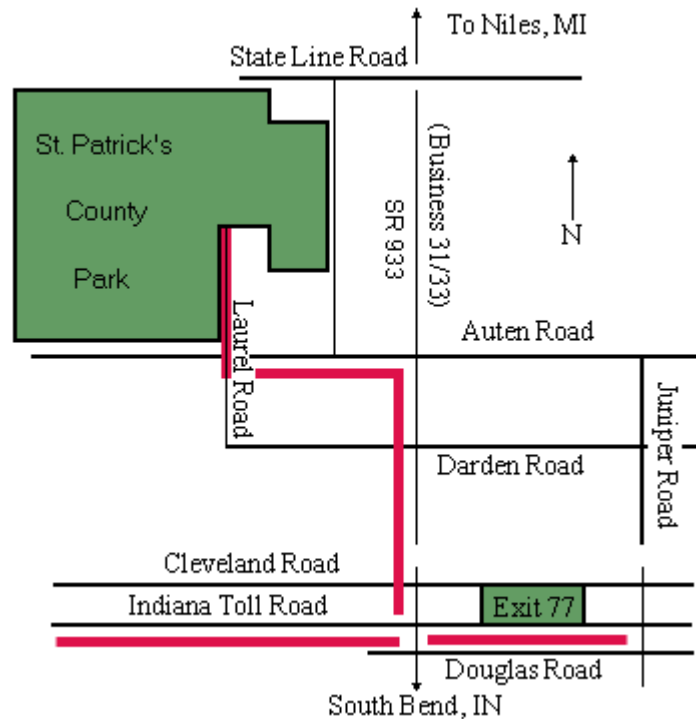

Directions to St. Patrick's County Park

Coming from Chicago or Points East

Take the Indiana Toll Road (I-80) to Exit 77. Exit North in the direction of Niles, Michigan, on Indiana State Road 933 (formerly US 31/33 Business). This road is M51 in Michigan. Go north for approximately 2.5 miles to Auten Road. Turn West (left) onto Auten Road. Proceed west for approximately 1 mile to Laurel Road. Turn North (right) on Laurel Road. Proceed north for approximately 7/10 of a mile to the entrance to St. Patrick's County Park.