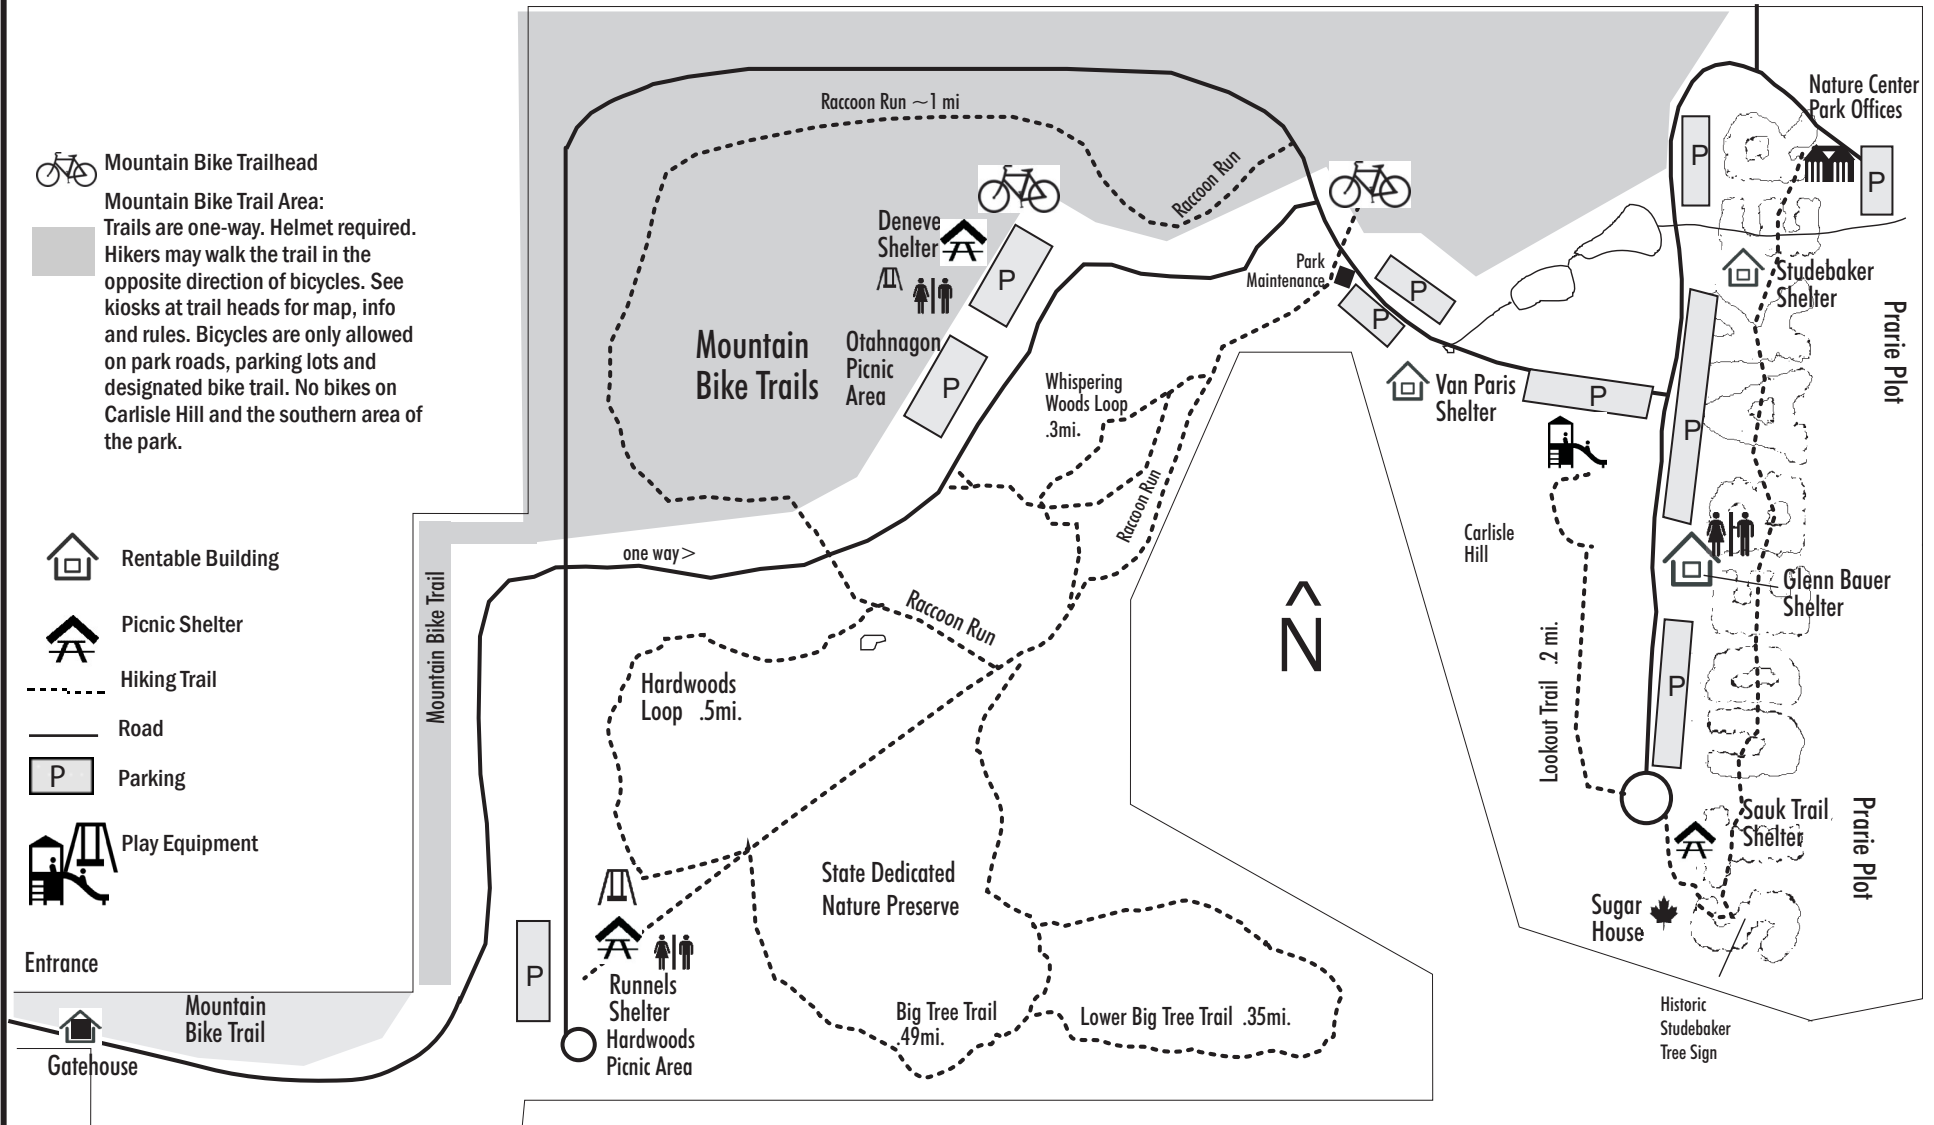

Bendix Woods County Park

SR2

For more information:
www.sjcparks.org

Timothy Rd.

Rest rooms are available year round in the Glenn Bauer Shelter. They are available during office hours at the Nature Center/ Park Office. Rest rooms at the Otahnagon and Hardwoods areas are closed in winter.

**St. Joseph
County Parks**