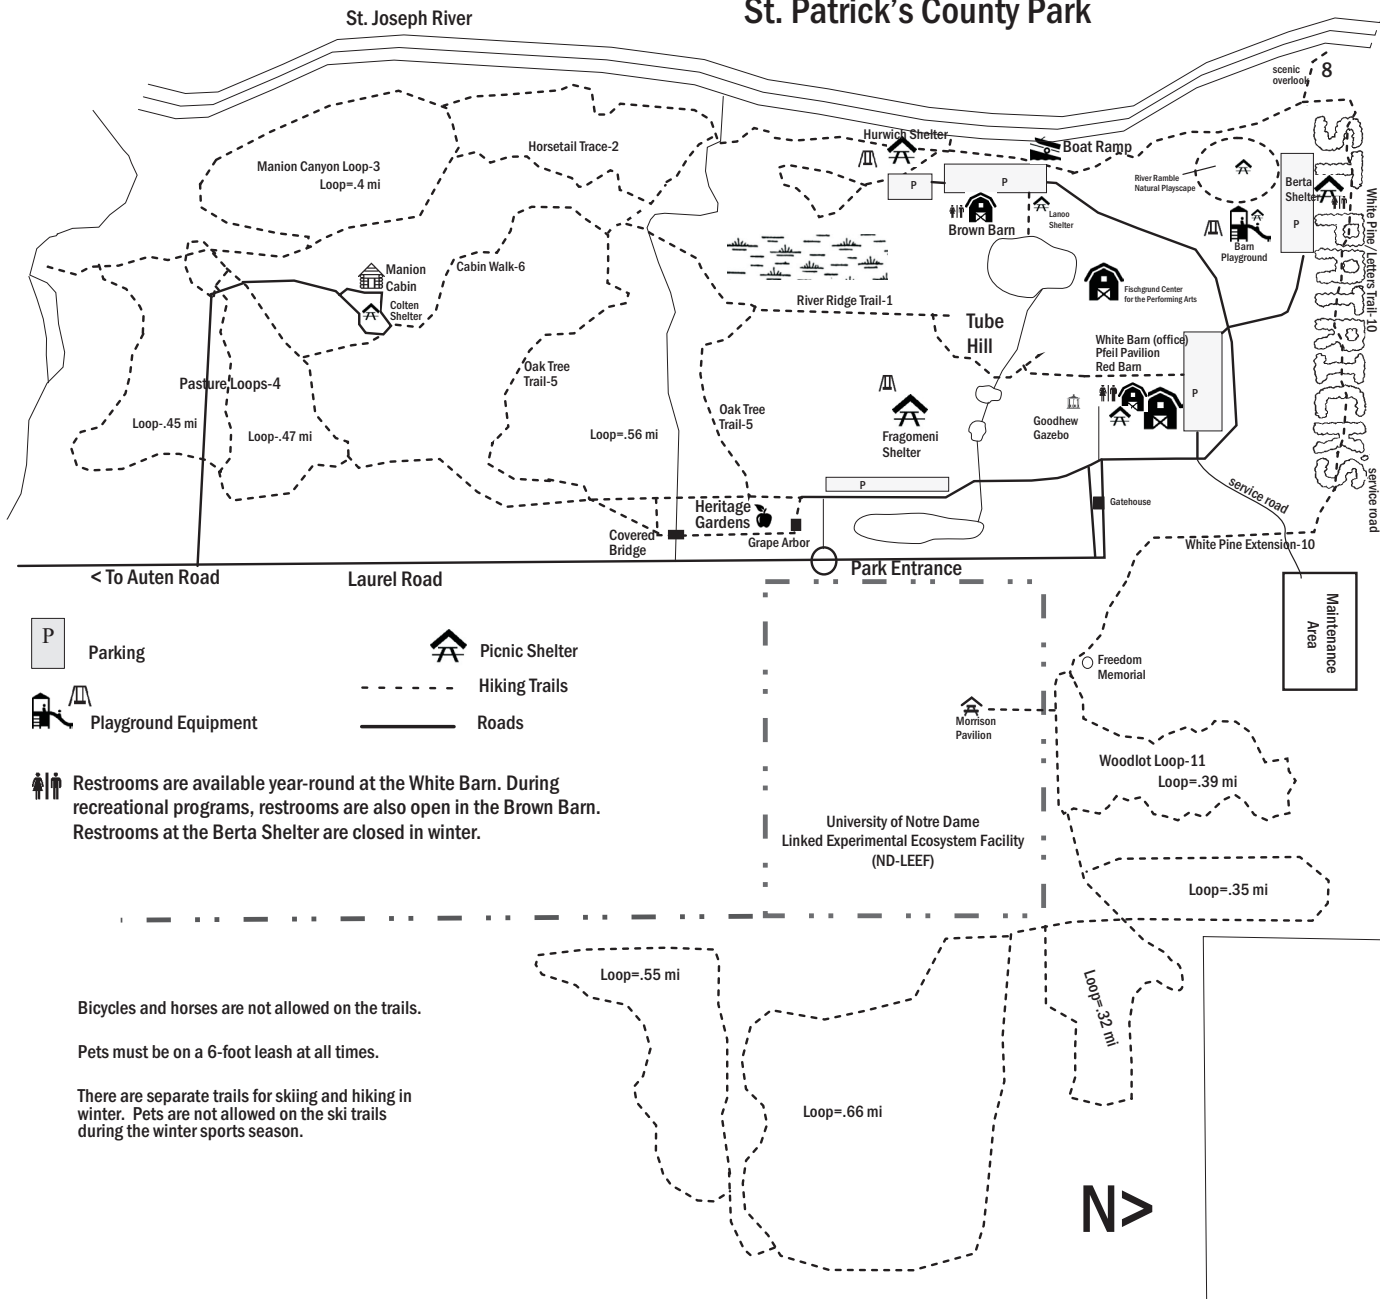

St. Patrick's County Park

- Parking
- Picnic Shelter
- Playground Equipment
- Hiking Trails
- Roads

Restrooms are available year-round at the White Barn. During recreational programs, restrooms are also open in the Brown Barn. Restrooms at the Berta Shelter are closed in winter.

Bicycles and horses are not allowed on the trails.

Pets must be on a 6-foot leash at all times.

There are separate trails for skiing and hiking in winter. Pets are not allowed on the ski trails during the winter sports season.

Manion Cabin

Canoeing on the St. Joseph River

Barn Playground

Madeline Bertrand Co. Park

Michigan

For activities and shelter reservation information: www.sjcparks.org
574/277-4828