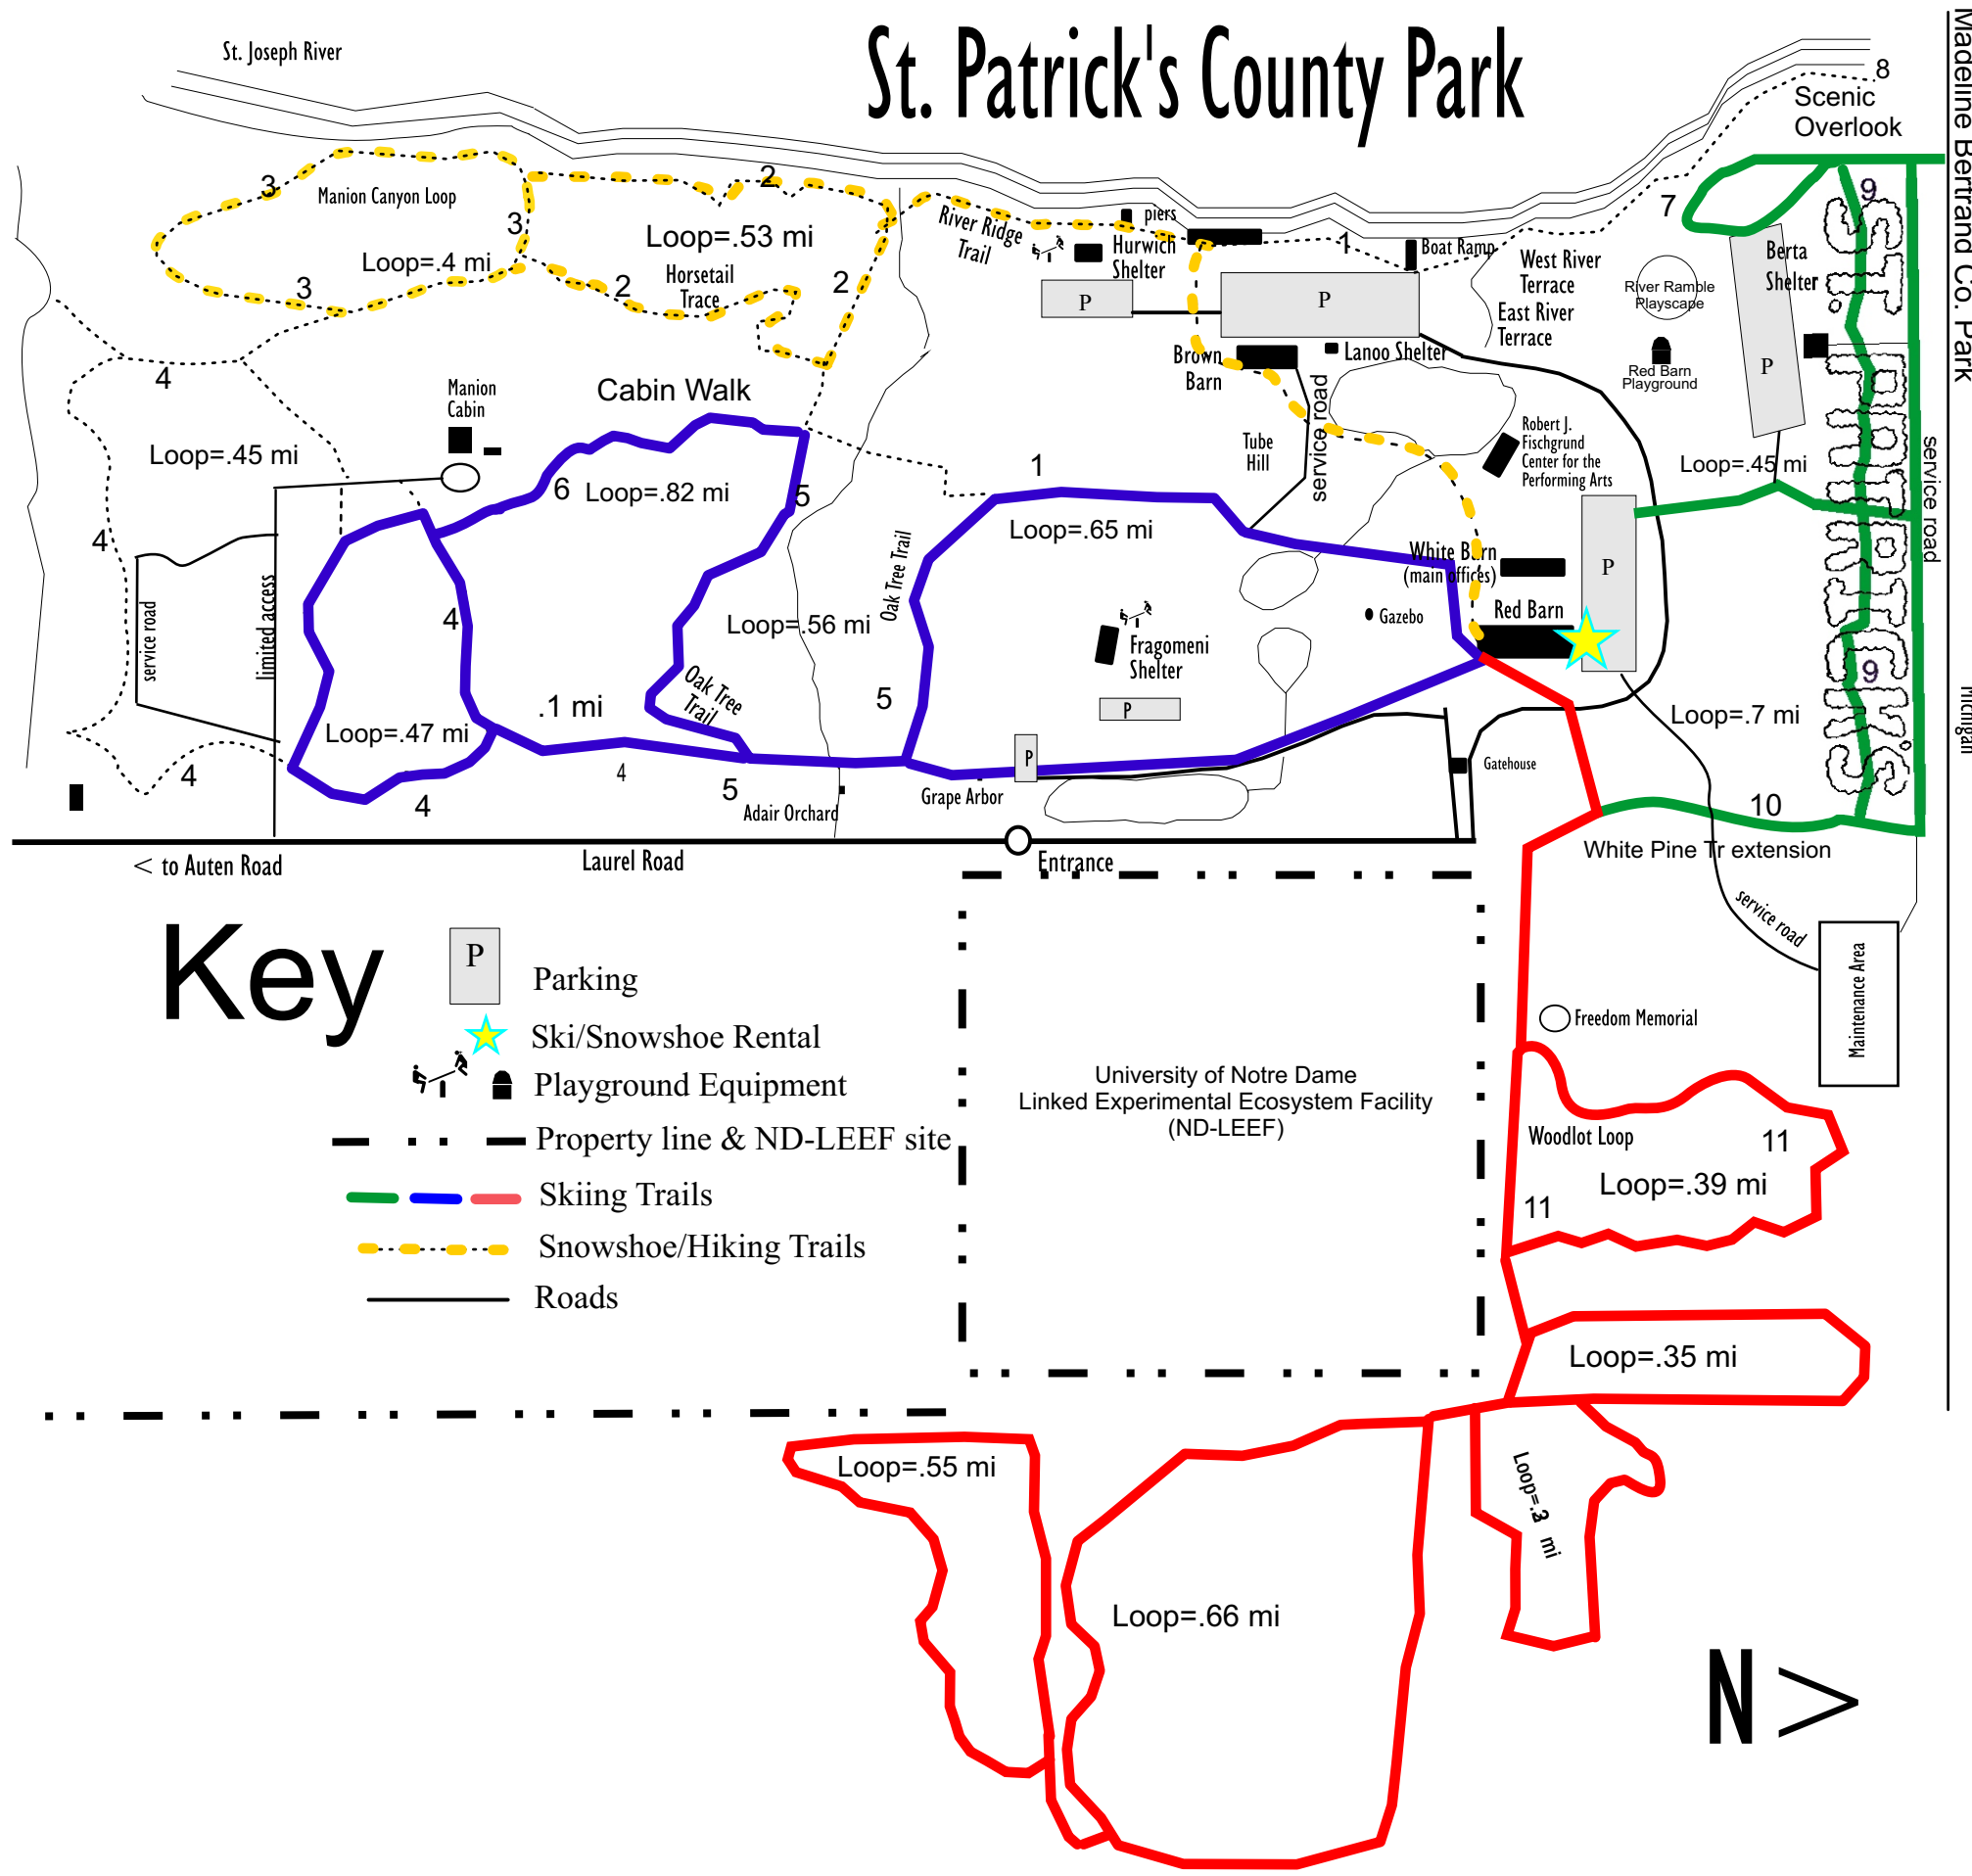

St. Patrick's County Park

Trail Map

TRAIL KEY		
No.	Name	Color Key
1	River Ridge	Blue
2	Horsetail Trace	Yellow
3	Manion Canyon Loop	Yellow
4	Pasture Loops	White
5	Oak Tree Trail	Blue
6	Cabin Walk	Blue
7	River Walk	White
8	Scenic Overlook	White
9	White Pine/Letters Trail	Green
10	White Pine Extension	Green
11	Woodlot Loop	Red
12	Eastside Ski Trails	Red

Key

- Parking
- Ski/Snowshoe Rental
- Playground Equipment
- Property line & ND-LEEF site
- Skiing Trails
- Snowshoe/Hiking Trails
- Roads

Restrooms are available year-round at the White Barn. During recreational programs, restrooms are also open in the Brown Barn. Restrooms at the Berta Shelter are closed in winter.

Bicycles and horses are not allowed on the trails. There are separate trails for skiing and snowshoeing/hiking in winter. Pets are not allowed on ski trails during the ski season.

Please keep your pet on a leash.
No pets allowed on ski trails.